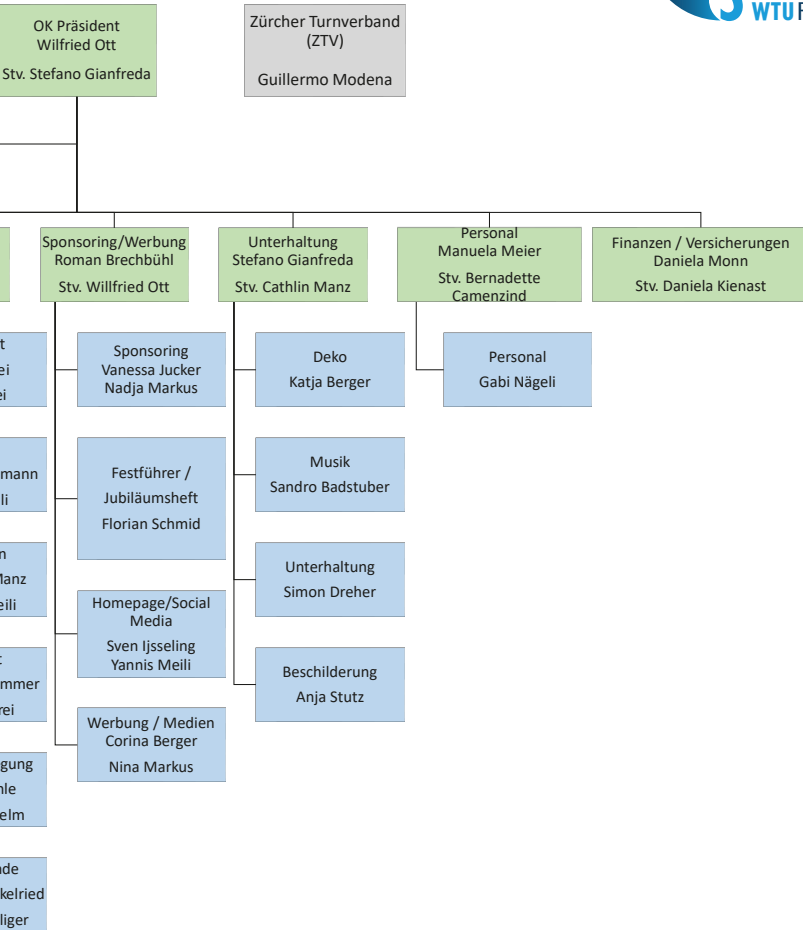

TU Fehraltorf 2023