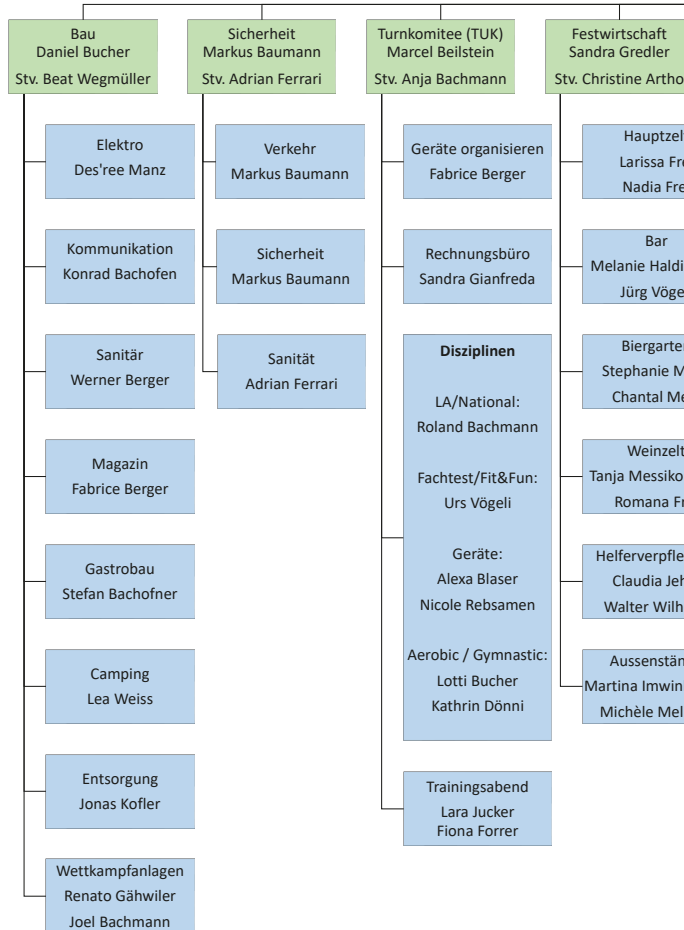

OK-GRUPPE

RESSORTVERANTWORTLICHE

Sekretariat
Isabella Horber
Stv. Tabea Bucher